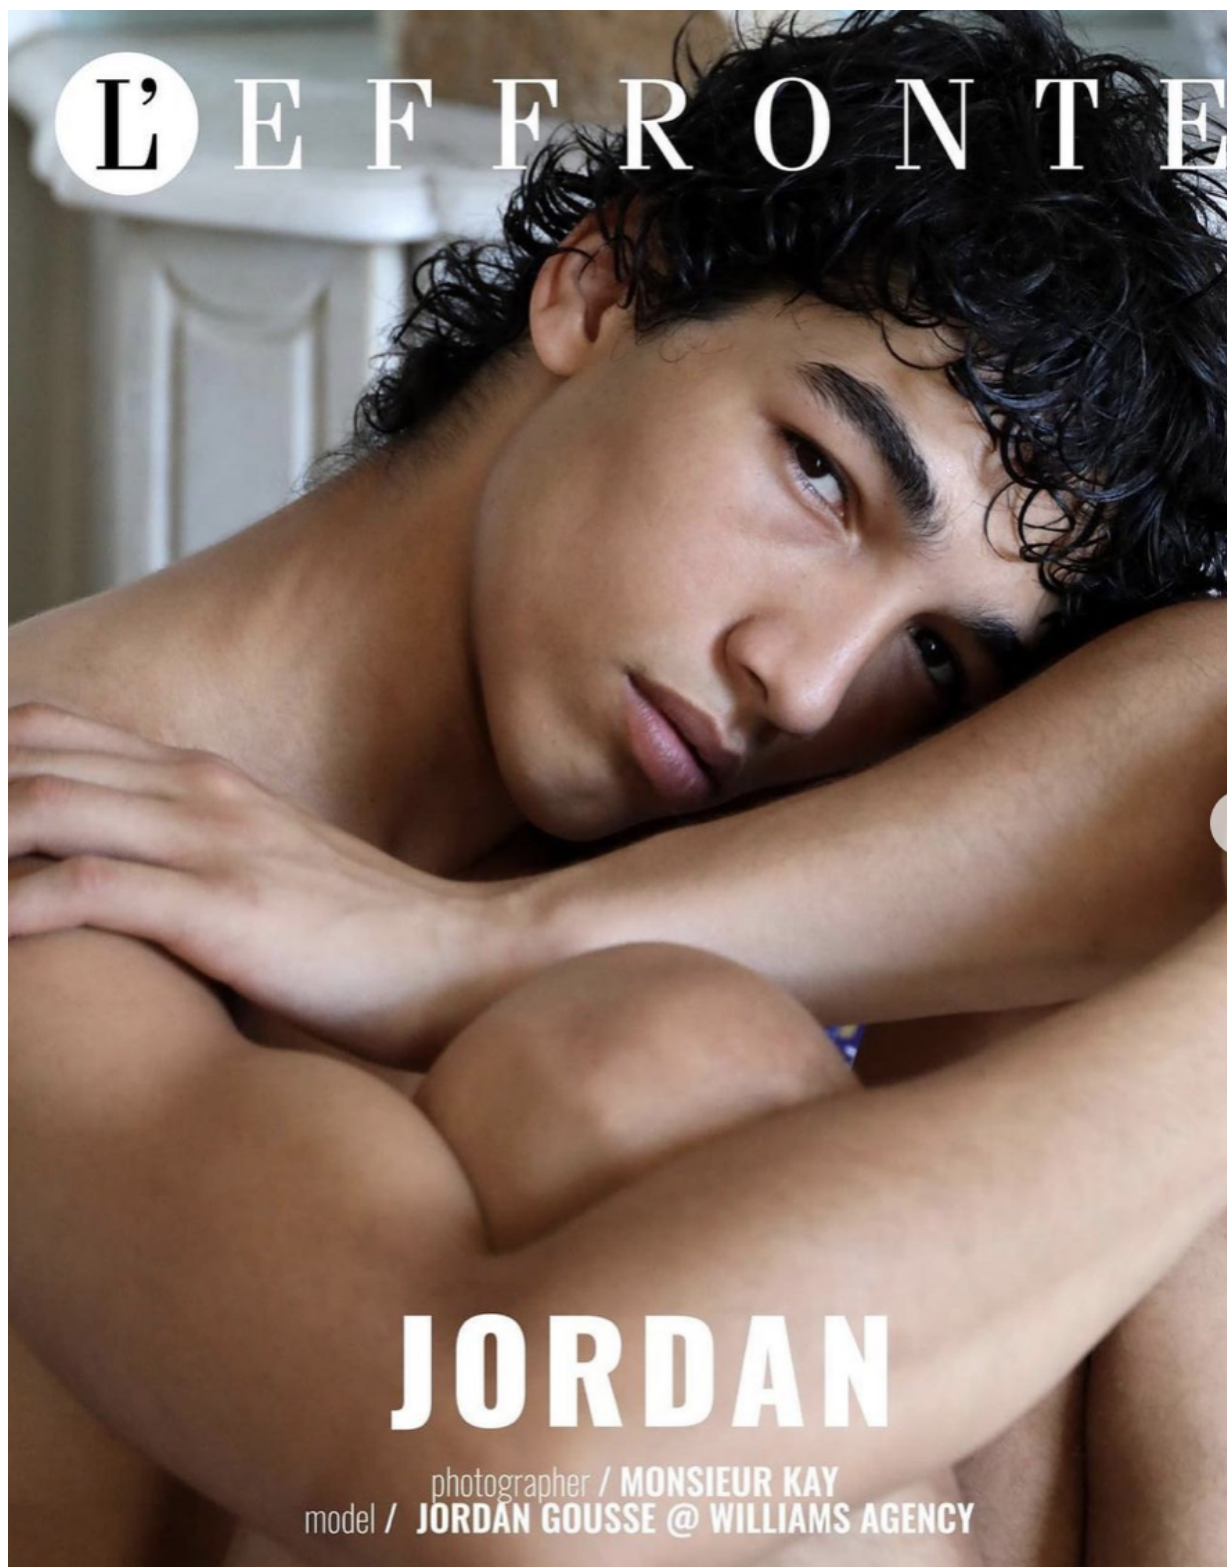

JORDAN GOUSSE

height 188 cm · bust 95 cm · waist 81 cm · hips 93 cm · suit 48
shoes size 45 · hair brown · eyes brown